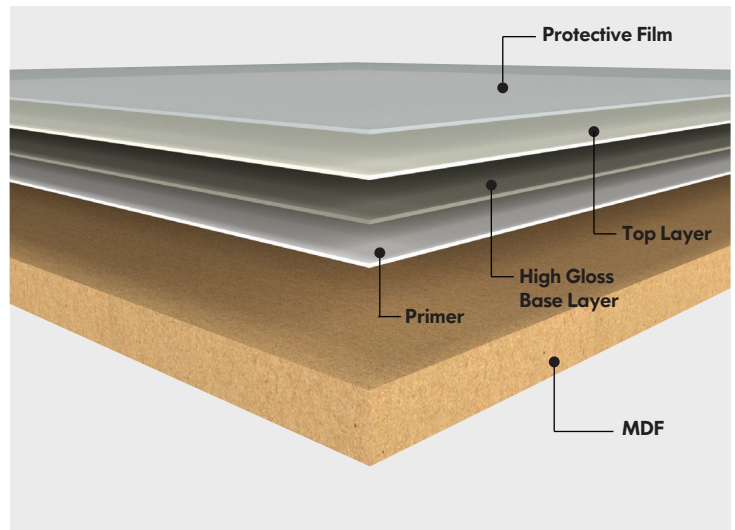

HIGH GLOSS POLYMER PANELS

The natural beauty of the colors and high reflective properties of AGT High Gloss Polymer Panels creates room environments that are chic and pop with reflective light. Visually beautiful AGT panels will also be appreciated for their durability.

Choose style. Choose durability. Choose AGT High Gloss Polymer Panels.

AGT High Gloss Polymer Panels offer:

- Superior surface quality
- Trend-setting palette of rich colors
- Balanced MDF fiber composition
- Ease of use
- Strong resistance to chipping
- Excellent stain resistance