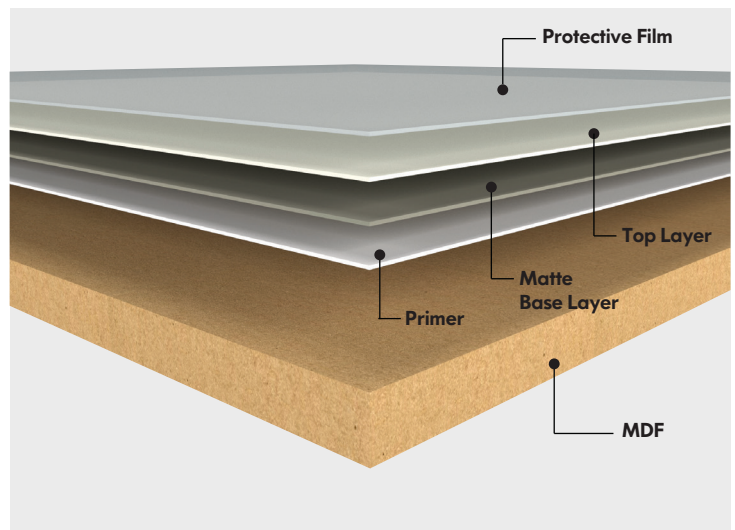

# MATTE POLYMER PANELS

The natural beauty of the colors and low reflective properties of AGT Matte Polymer Panels creates room environments that are both elegant and tranquil. Visually beautiful AGT panels will also be appreciated for their soft feel and durability.

## AGT Matte Polymer Panels offer:

- Superior surface quality
- Trend-setting palette of rich colors
- Balanced MDF fiber composition
- Ease of use
- Strong resistance to chipping
- Excellent stain resistance